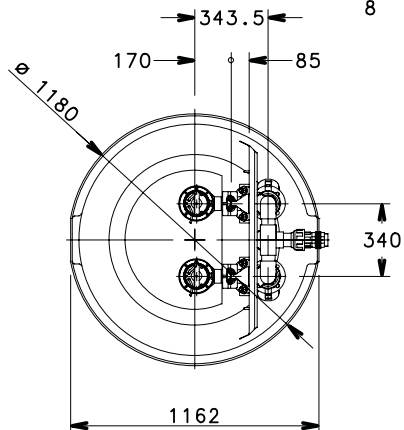

MAXIBOX SERIES

DIMENSIONS AND WEIGHTS

	A	B	C
DN50		2"	3/4"
DN65		2 1/2"	2"