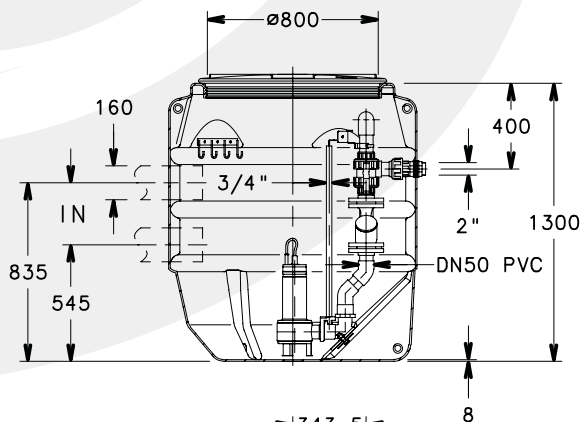

MAXIBOX SERIES

DIMENSIONS AND WEIGHTS

	A	B	C
DN50		2"	3/4"
DN65		2 1/2"	2"