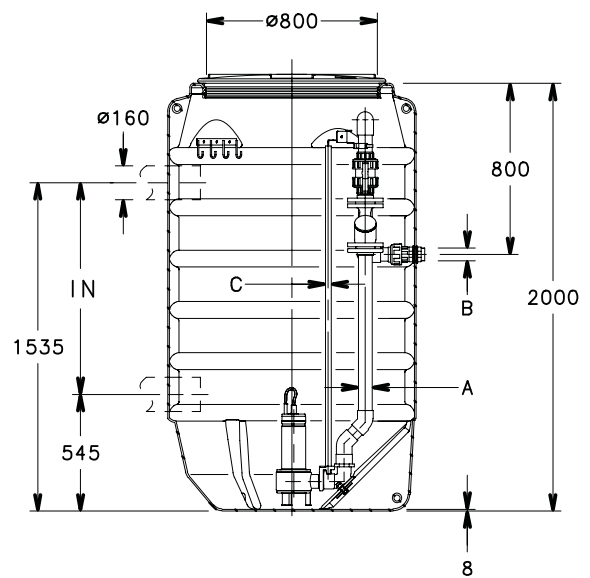

MAXIBOX SERIES

DIMENSIONS AND WEIGHTS

	A	B	C
DN50		2"	3/4"
DN65		2 1/2"	2"