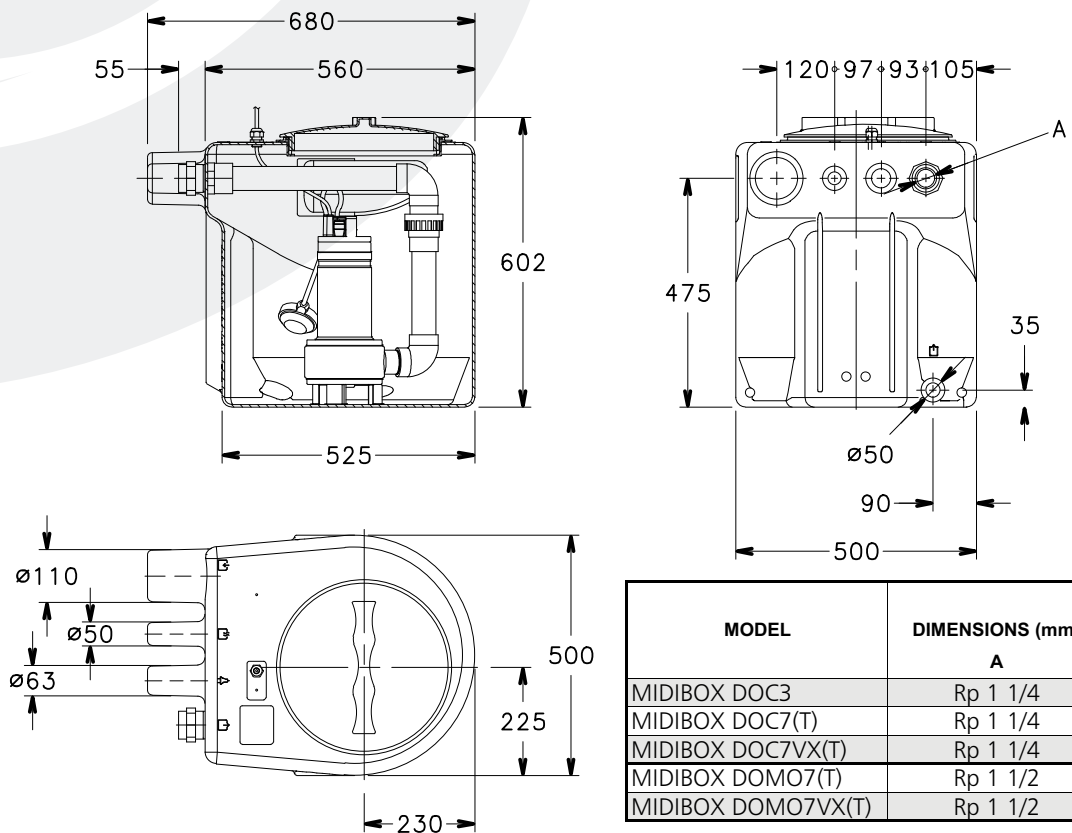

MIDIBOX SERIES

DIMENSIONS AND WEIGHTS

MODEL	DIMENSIONS (mm)		WEIGHT kg
	A		
MIDIBOX DOC3	Rp 1 1/4		13
MIDIBOX DOC7(T)	Rp 1 1/4		16
MIDIBOX DOC7VX(T)	Rp 1 1/4		16
MIDIBOX DOMO7(T)	Rp 1 1/2		20
MIDIBOX DOMO7VX(T)	Rp 1 1/2		20