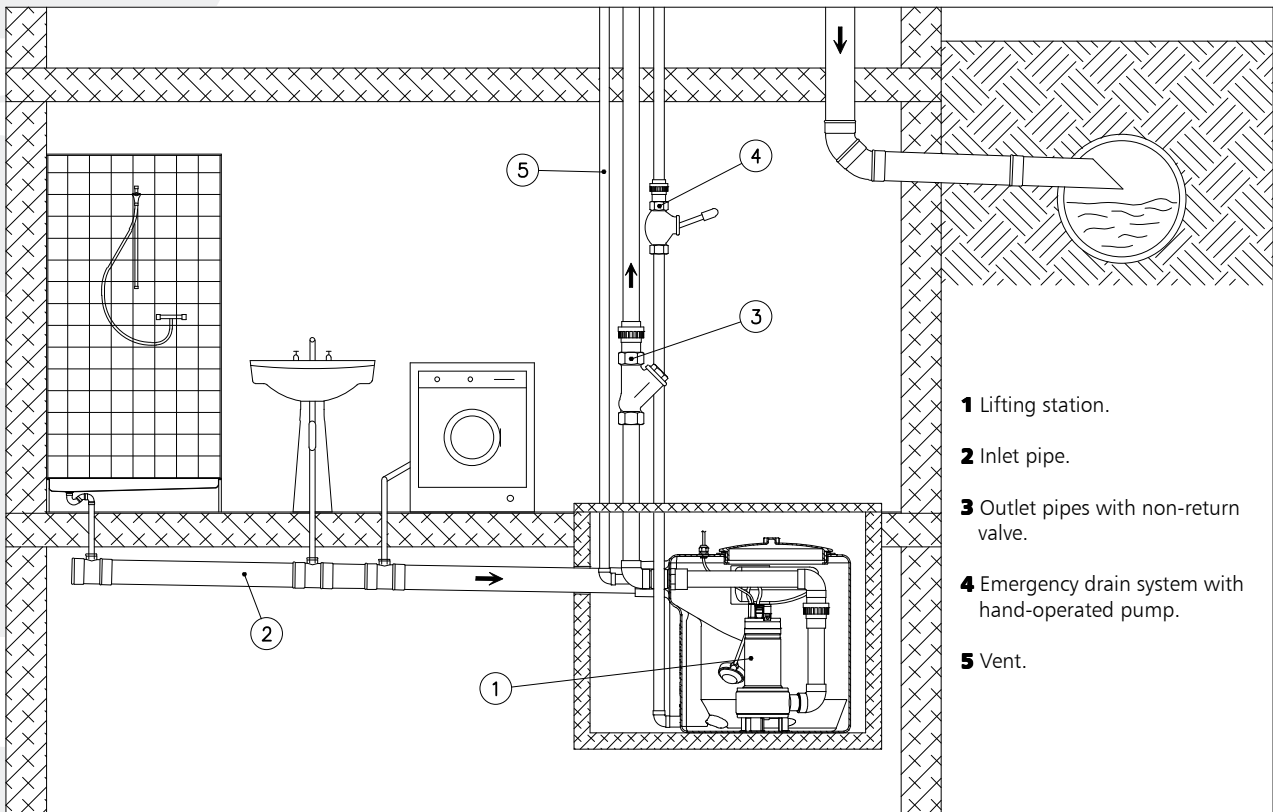

MIDIBOX SERIES

DIMENSIONS AND WEIGHTS

MODEL	DIMENSIONS (mm)		WEIGHT kg
	A		
MIDIBOX DOC3	Rp 1 1/4		13
MIDIBOX DOC7(T)	Rp 1 1/4		16
MIDIBOX DOC7VX(T)	Rp 1 1/4		16
MIDIBOX DOMO7(T)	Rp 1 1/2		20
MIDIBOX DOMO7VX(T)	Rp 1 1/2		20