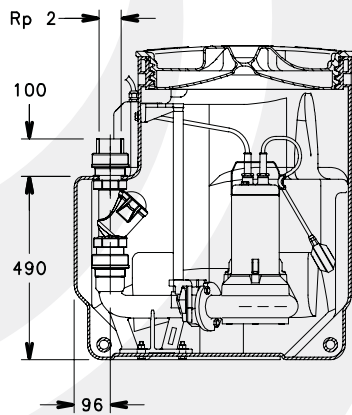

SINGLEBOX DOUBLEBOX SERIES

DIMENSIONS AND WEIGHTS

MODEL	WEIGHT (kg)			
	PVC	PVC BV	SL	SL BV
SINGLEBOX	23	27	32	36
DOUBLEBOX	44	51	62	69