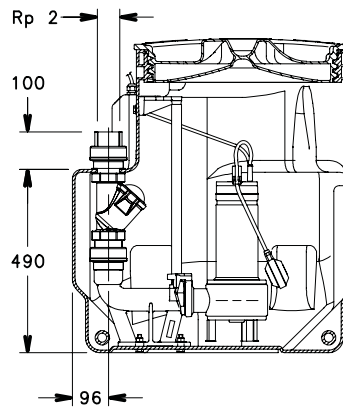

SINGLEBOX DOUBLEBOX SERIES

DIMENSIONS AND WEIGHTS

MODEL	WEIGHT (kg)			
	PVC	PVC BV	SL	SL BV
SINGLEBOX	23	27	32	36
DOUBLEBOX	44	51	62	69