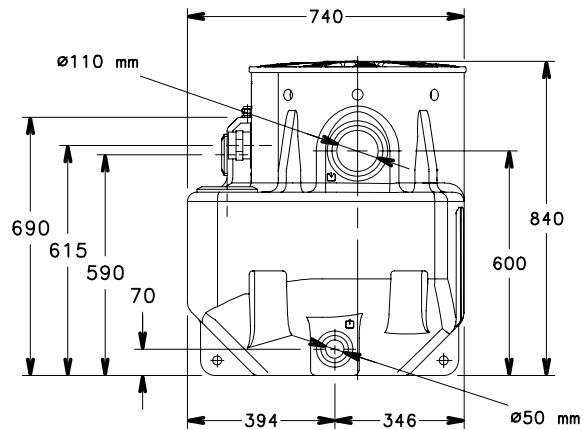

SINGLEBOX DOUBLEBOX SERIES

DIMENSIONS AND WEIGHTS

MODEL	WEIGHT (kg)			
	PVC	PVC BV	SL	SL BV
SINGLEBOX	23	27	32	36
DOUBLEBOX	44	51	62	69