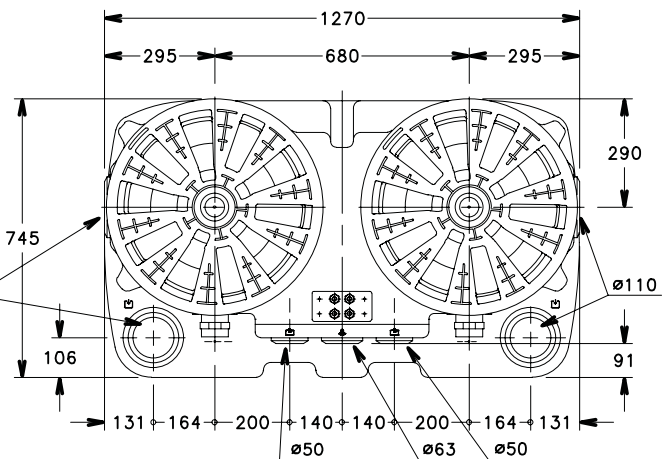

SINGLEBOX DOUBLEBOX SERIES

DIMENSIONS AND WEIGHTS

MODEL	WEIGHT (kg)			
	PVC	PVC BV	SL	SL BV
SINGLEBOX	23	27	32	36
DOUBLEBOX	44	51	62	69