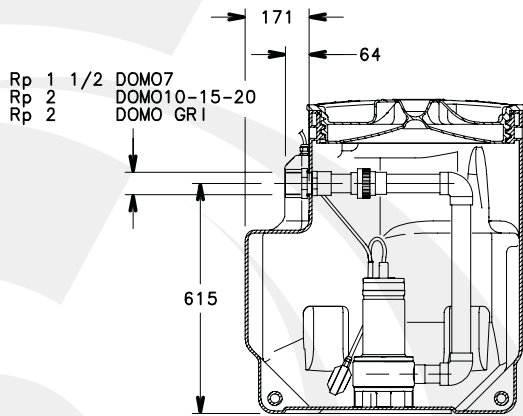

SINGLEBOX DOUBLEBOX SERIES

DIMENSIONS AND WEIGHTS

MODEL	WEIGHT (kg)			
	PVC	PVC BV	SL	SL BV
SINGLEBOX	23	27	32	36
DOUBLEBOX	44	51	62	69