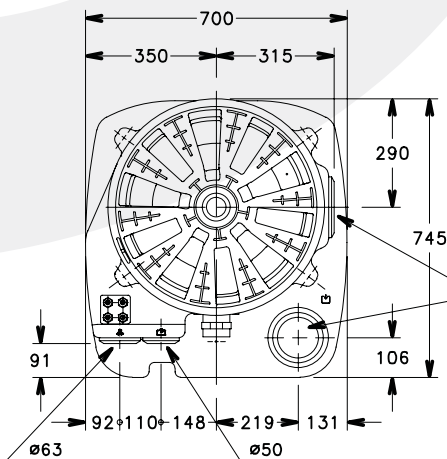

SINGLEBOX DOUBLEBOX SERIES

DIMENSIONS AND WEIGHTS

MODEL	WEIGHT (kg)			
	PVC	PVC BV	SL	SL BV
SINGLEBOX	23	27	32	36
DOUBLEBOX	44	51	62	69